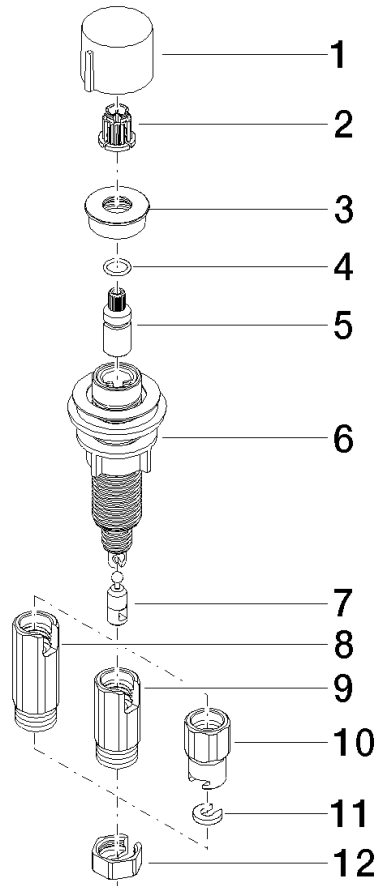

**Strainer waste with control handle - Durabron (23kt Gold)**

ELIO

10 712 970

- control for single basin
- including adapter for Bowden cable

Fits ELIO, ENO, MEM, META SQUARE, SYNC and TARA ULTRA

Fits: ELIO, MEM, ENO, SYNC, TARA ULTRA, META SQUARE

	Durabron (23kt Gold)	10 712 970-09
	Chrome	10 712 970-00
	Brushed Platinum	10 712 970-06
	Platinum	10 712 970-08
	Dark Chrome	10 712 970-19
	Brushed Durabron (23kt Gold)	10 712 970-28
	Matte Black	10 712 970-33
	Brushed Champagne (22kt Gold)	10 712 970-46
	Champagne (22kt Gold)	10 712 970-47
	Brushed Chrome	10 712 970-93
	Brushed Dark Platinum	10 712 970-99

10 712 970

mm [inches]

10 712 970

Parts for other finishes can be found here: [Chrome](#)

### Spare parts list

No.	Item Number	Name	Quantity used	Delivery time
1	09 20 97 030-09	handle	1	40
2	90 12 12 002 00 90	fixing cap	1	2
3	09 27 87 011-09	rosette	1	40
4	09 14 10 042 90	seal	1	2
5	09 29 06 087-09	spindle	1	-
Spare part can no longer be ordered, please order the replacement item				
6	04 30 01 029 00 90	adaptor	1	2
7	09 24 03 175 90	adaptor	1	2
8	09 11 10 073-07	connection	1	30
9	09 11 10 074-07	connection	1	30
10	09 11 10 079-07	connection	1	30
11	09 30 11 087 90	disc	1	2
12	09 23 30 024-07	nut	1	30