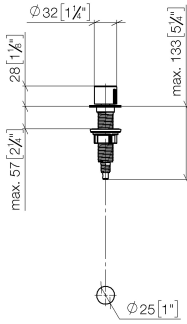

**Strainer waste with control handle - Durabron (23kt Gold)**

ELIO

10 712 970

- control for single basin
- including adapter for Bowden cable

Fits ELIO, ENO, MEM, META SQUARE, SYNC and TARA ULTRA

Fits: ELIO, MEM, ENO, SYNC, TARA ULTRA, META SQUARE

	Durabron (23kt Gold)	10 712 970-09
	Chrome	10 712 970-00
	Brushed Platinum	10 712 970-06
	Platinum	10 712 970-08
	Dark Chrome	10 712 970-19
	Brushed Durabron (23kt Gold)	10 712 970-28
	Matte Black	10 712 970-33
	Brushed Champagne (22kt Gold)	10 712 970-46
	Champagne (22kt Gold)	10 712 970-47
	Brushed Chrome	10 712 970-93
	Brushed Dark Platinum	10 712 970-99

10 712 970

mm [inches]

10 712 970

Parts for other finishes can be found here: [Chrome](#)

### Spare parts list

No.	Item Number	Name	Quantity used	Delivery time
1	09 20 97 030-09	handle	1	40
2	90 12 12 002 00 90	fixing cap	1	2
3	09 27 87 011-09	rosette	1	40
4	09 14 10 042 90	seal	1	2
5	09 29 06 087-09	spindle	1	-
Spare part can no longer be ordered, please order the replacement item				
6	04 30 01 029 00 90	adaptor	1	2
7	09 24 03 175 90	adaptor	1	2
8	09 11 10 073-07	connection	1	30
9	09 11 10 074-07	connection	1	30
10	09 11 10 079-07	connection	1	30
11	09 30 11 087 90	disc	1	2
12	09 23 30 024-07	nut	1	30